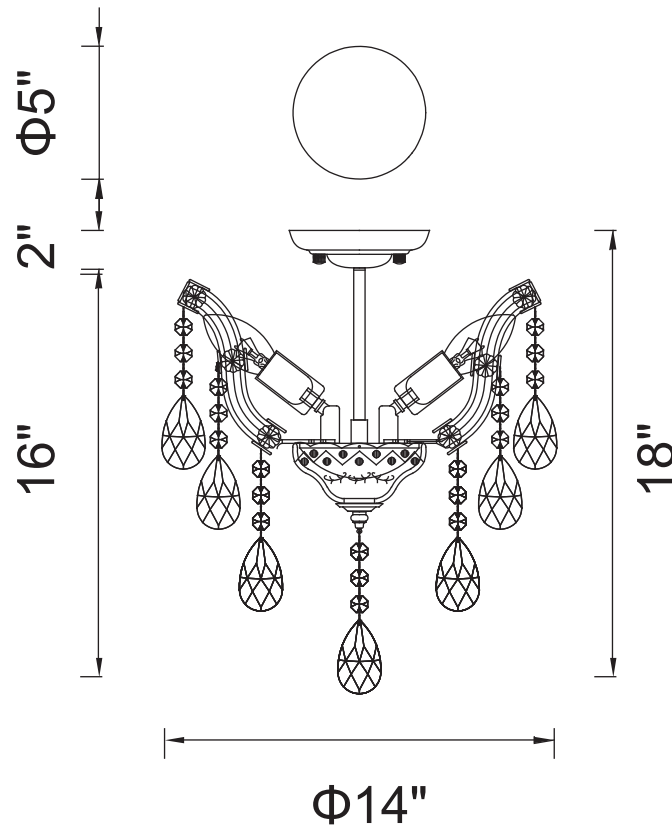

PROJECT: _____

FIXTURE TYPE: _____

LOCATION: _____

CONTACT/PHONE: _____

Item	8418C14C-4
Collection	PAYTON
Finish	Chrome
Glass	-----
Crystal	Cognac
Input	120V AC,60HZ,AC

Shade	-----
Length/Dia.	14"
Width/Ext.	-----
Height	16"
Maximum	18"
Lumens	-----

Light Source	E12
Bulb Info.	4x60W
Included	-----
Dimmable	No
Color	-----
Weight	