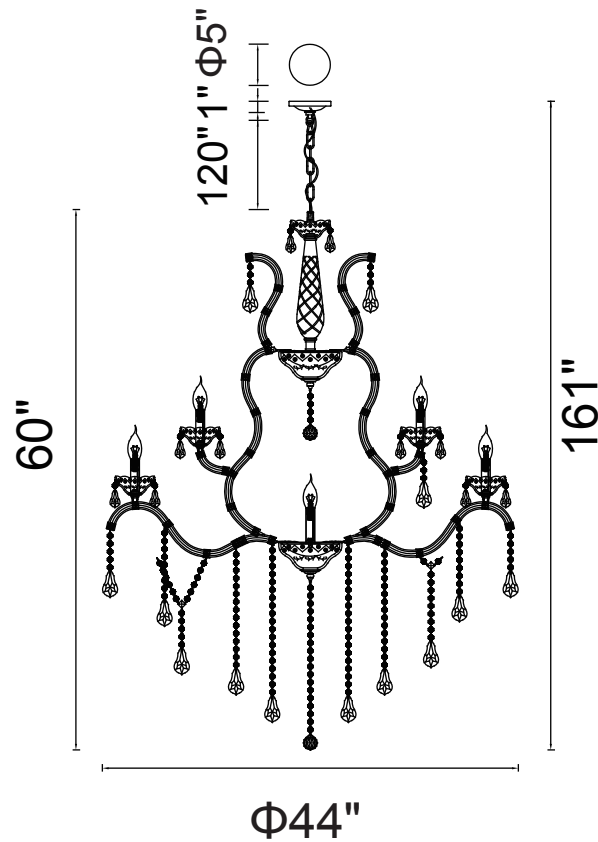

PROJECT: _____

FIXTURE TYPE: _____

LOCATION: _____

CONTACT/PHONE: _____

Item	8398P44C-19
Collection	ABBY
Finish	Chrome
Glass	-----
Crystal	Clear
Input	120V AC,60HZ,AC

Shade	-----
Length/Dia.	44"
Width/Ext.	-----
Height	60"
Maximum	161"
Lumens	-----

Light Source	E12
Bulb Info.	19×60W
Included	-----
Dimmable	No
Color	-----
Weight	