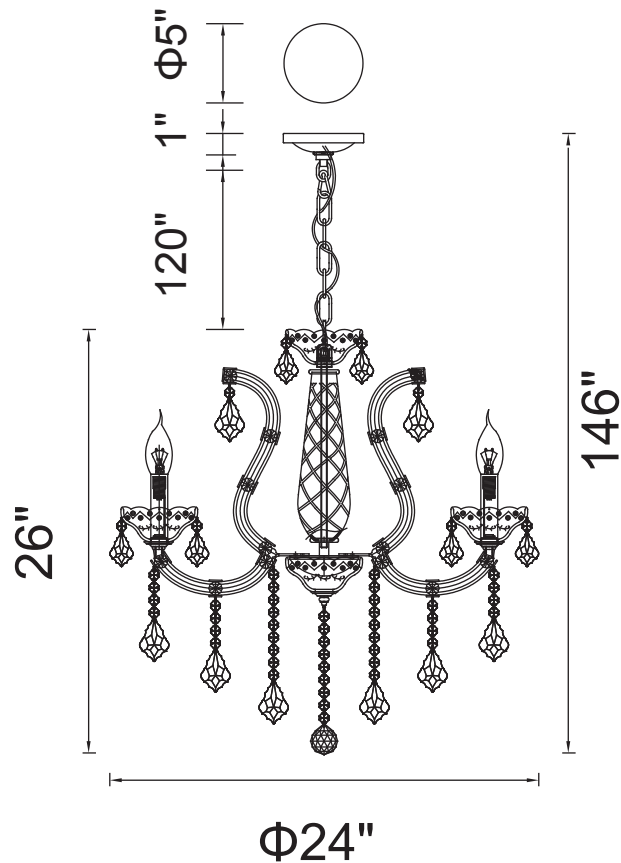

PROJECT: _____

FIXTURE TYPE: _____

LOCATION: _____

CONTACT/PHONE: _____

Item	8397P24C-6
Collection	MARIA THERESA
Finish	Chrome
Glass	-----
Crystal	Clear
Input	120V AC,60HZ,AC

Shade	-----
Length/Dia.	24"
Width/Ext.	-----
Height	26"
Maximum	146"
Lumens	-----

Light Source	E12
Bulb Info.	6×60W
Included	-----
Dimmable	No
Color	-----
Weight	