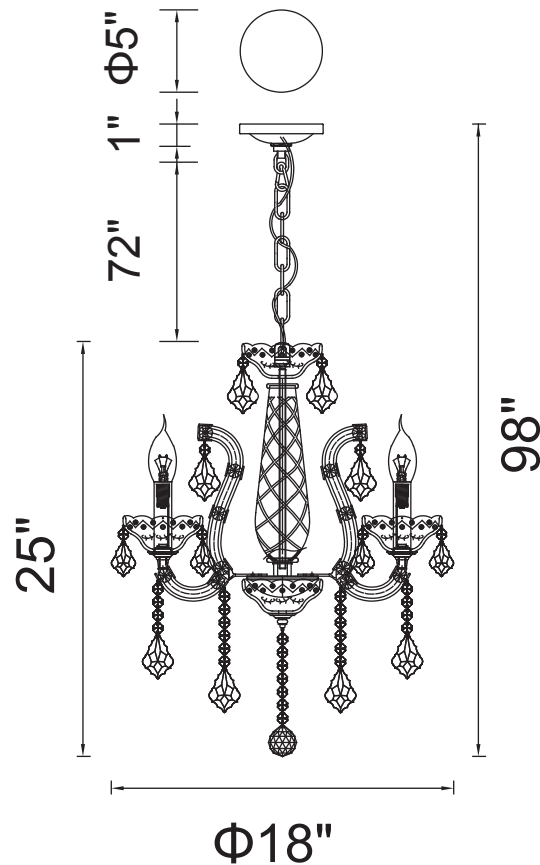

PROJECT: _____

FIXTURE TYPE: _____

LOCATION: _____

CONTACT/PHONE: _____

Item	8397P18C-4
Collection	MARIA THERESA
Finish	Chrome
Glass	-----
Crystal Input	Clear 120V AC,60HZ,AC

Shade	-----
Length/Dia.	18"
Width/Ext.	-----
Height	25"
Maximum Lumens	98"

Light Source	E12
Bulb Info.	4x60W
Included	-----
Dimmable	No
Color Weight	-----