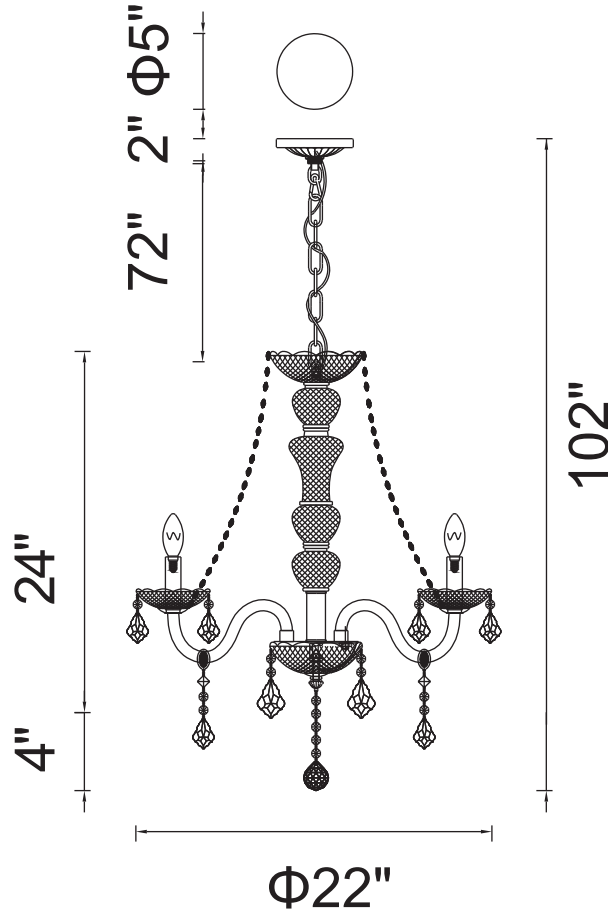

PROJECT: _____

FIXTURE TYPE: _____

LOCATION: _____

CONTACT/PHONE: _____

Item	8268P22C-6-B
Collection	PRINCETON
Finish	Black
Glass	-----
Crystal	Black
Input	120V AC,60HZ,AC

Shade	-----
Length/Dia.	22"
Width/Ext.	-----
Height	28"
Maximum	102"
Lumens	-----

Light Source	E12
Bulb Info.	5×60W
Included	-----
Dimmable	No
Color	-----
Weight	