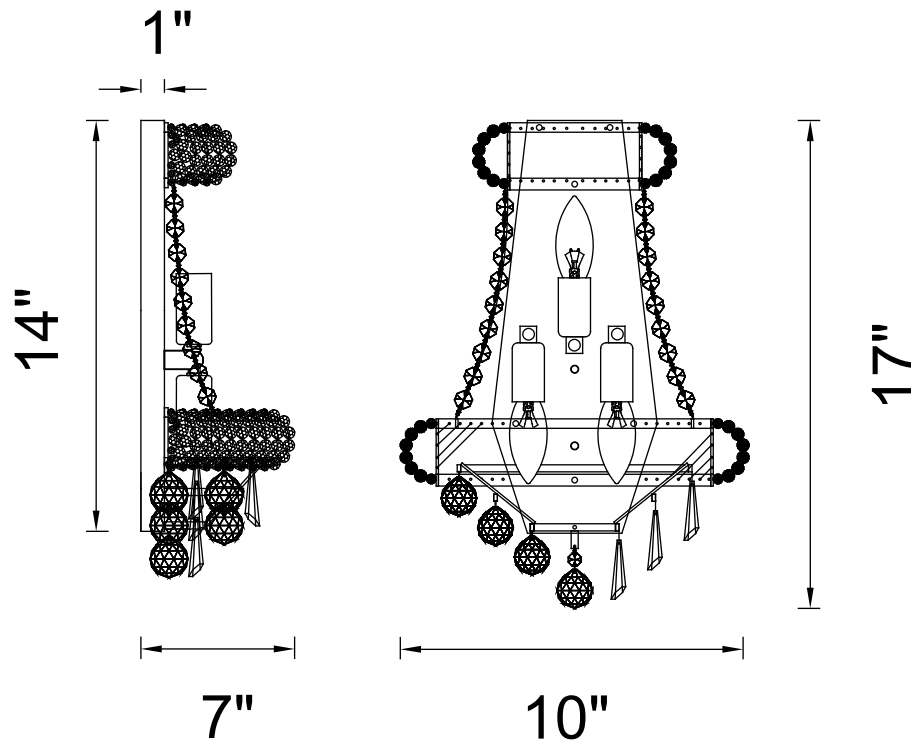

PROJECT: \_\_\_\_\_

FIXTURE TYPE: \_\_\_\_\_

LOCATION: \_\_\_\_\_

CONTACT/PHONE: \_\_\_\_\_

|            |                 |
|------------|-----------------|
| Item       | 8040W12C-B      |
| Collection | KINGDOM         |
| Finish     | Chrome          |
| Glass      | -----           |
| Crystal    | Clear           |
| Input      | 120V AC,60HZ,AC |

|             |       |
|-------------|-------|
| Shade       | ----- |
| Length/Dia. | 10"   |
| Width/Ext.  | 7"    |
| Height      | 17"   |
| Maximum     | ----- |
| Lumens      | ----- |

|              |       |
|--------------|-------|
| Light Source | E12   |
| Bulb Info.   | 3×60W |
| Included     | ----- |
| Dimmable     | No    |
| Color        | ----- |
| Weight       |       |