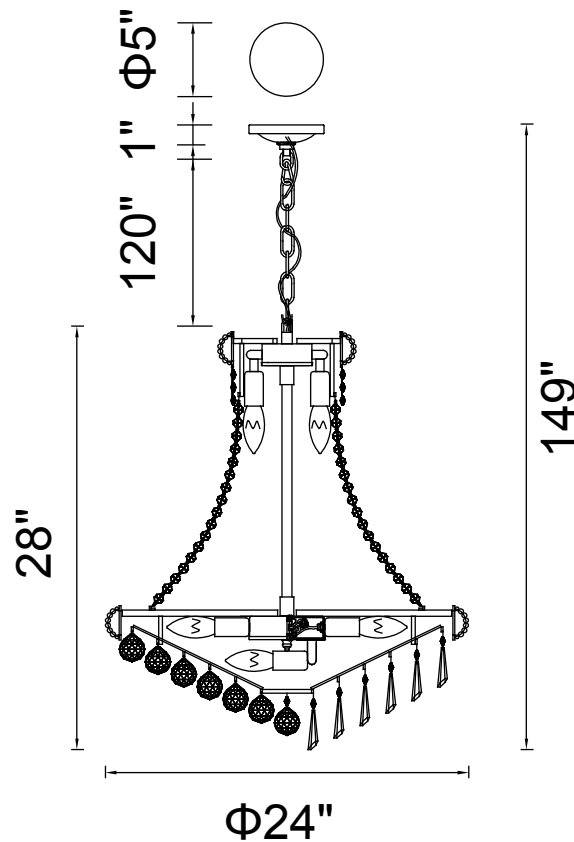

PROJECT: _____

FIXTURE TYPE: _____

LOCATION: _____

CONTACT/PHONE: _____

Item	8040P24C
Collection	KINGDOM
Finish	Chrome
Glass	-----
Crystal	Clear
Input	120V AC,60HZ,AC

Shade	-----
Length/Dia.	24"
Width/Ext.	-----
Height	28"
Maximum	149"
Lumens	-----

Light Source	E12
Bulb Info.	13×60W
Included	-----
Dimmable	No
Color	-----
Weight	