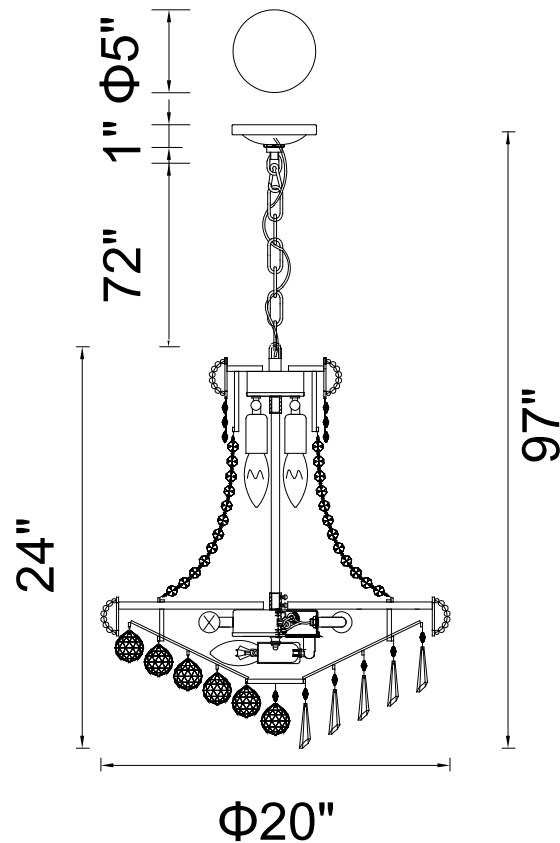

PROJECT: _____

FIXTURE TYPE: _____

LOCATION: _____

CONTACT/PHONE: _____

Item	8040P20C
Collection	KINGDOM
Finish	Chrome
Glass	-----
Crystal	Clear
Input	120V AC,60HZ,AC

Shade	-----
Length/Dia.	20"
Width/Ext.	-----
Height	24"
Maximum	97"
Lumens	-----

Light Source	E12
Bulb Info.	9×60W
Included	-----
Dimmable	No
Color	-----
Weight	