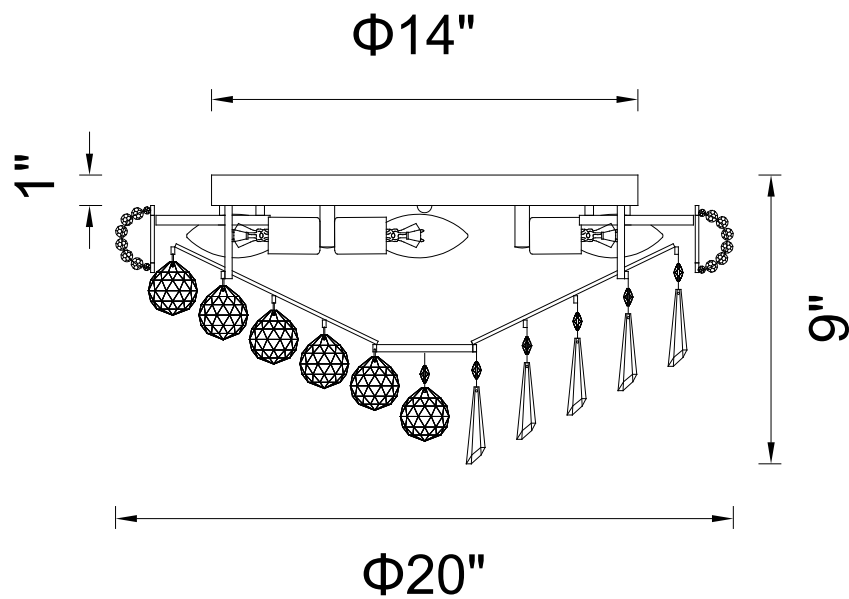

PROJECT: _____

FIXTURE TYPE: _____

LOCATION: _____

CONTACT/PHONE: _____

Item	8040C20C
Collection	KINGDOM
Finish	Chrome
Glass	-----
Crystal	Clear
Input	120V AC,60HZ,AC

Shade	-----
Length/Dia.	20"
Width/Ext.	-----
Height	9"
Maximum	-----
Lumens	-----

Light Source	E12
Bulb Info.	7×60W
Included	-----
Dimmable	No
Color	-----
Weight	