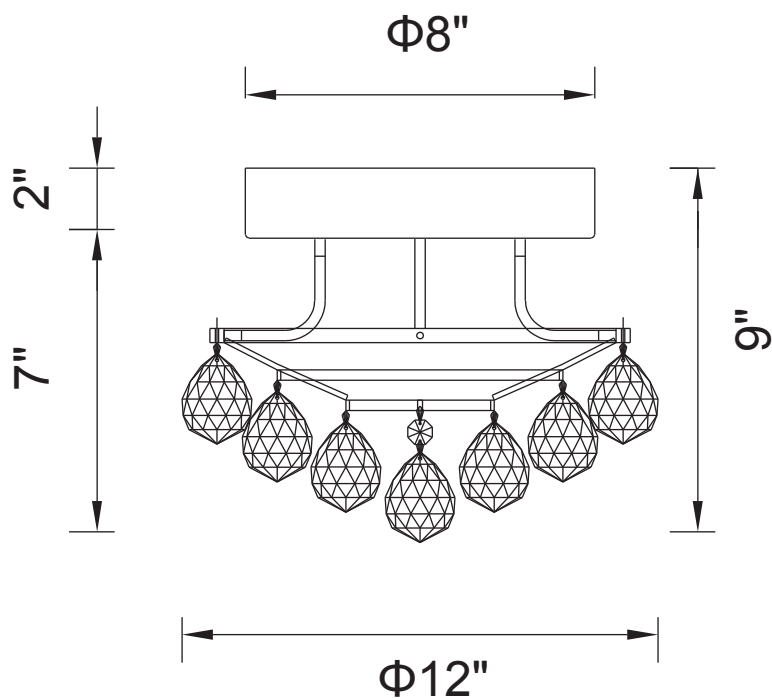

PROJECT: _____

FIXTURE TYPE: _____

LOCATION: _____

CONTACT/PHONE: _____

Item	8038C12C-R
Collection	QUEEN
Finish	Chrome
Glass	-----
Crystal	Clear
Input	120V AC,60HZ,AC

Shade	-----
Length/Dia.	12"
Width/Ext.	-----
Height	9"
Maximum	-----
Lumens	-----

Light Source	E12
Bulb Info.	3×60W
Included	-----
Dimmable	No
Color	-----
Weight	