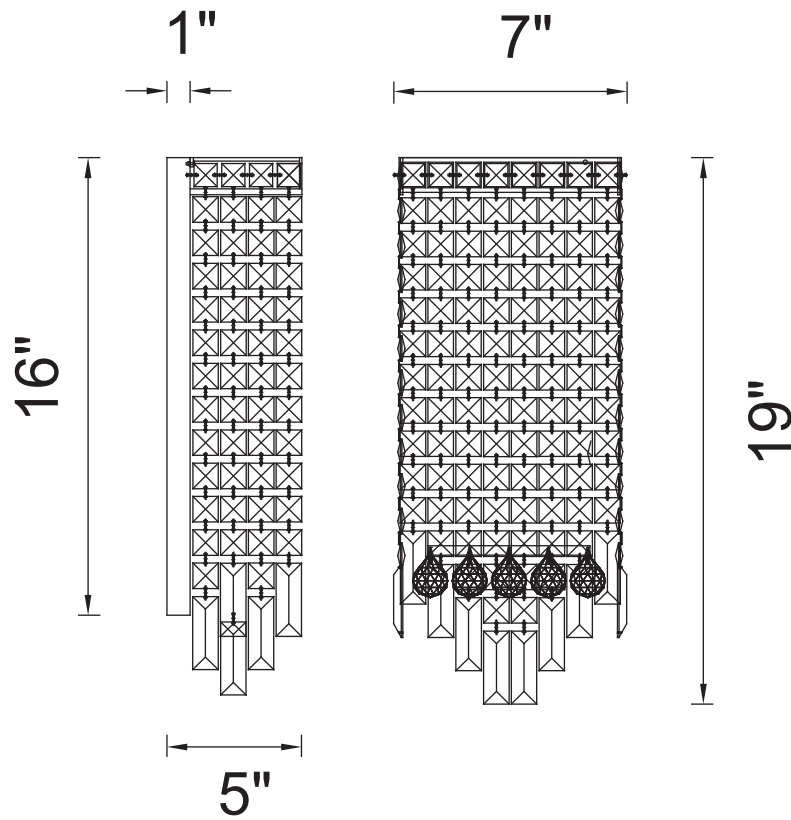

PROJECT: _____

FIXTURE TYPE: _____

LOCATION: _____

CONTACT/PHONE: _____

Item	8031W7C
Collection	COLOSSEUM
Finish	Chrome
Glass	-----
Crystal	Clear
Input	120V AC,60HZ,AC

Shade	-----
Length/Dia.	7"
Width/Ext.	5"
Height	19"
Maximum	-----
Lumens	-----

Light Source	E12
Bulb Info.	4×60W
Included	-----
Dimmable	No
Color	-----
Weight	