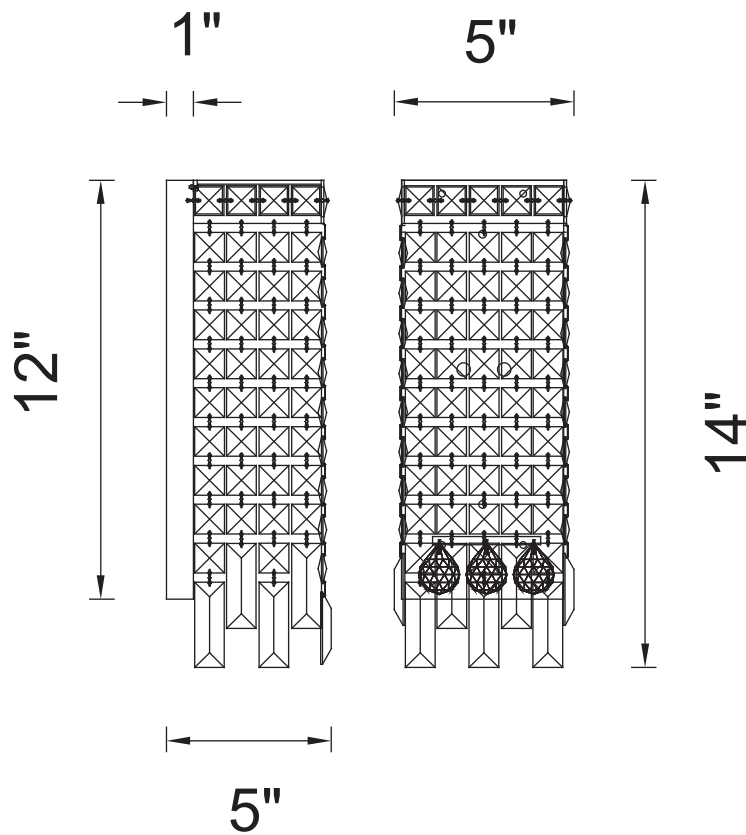

PROJECT: _____

FIXTURE TYPE: _____

LOCATION: _____

CONTACT/PHONE: _____

Item	8031W5C
Collection	COLOSSEUM
Finish	Chrome
Glass	-----
Crystal	Clear
Input	120V AC,60HZ,AC

Shade	-----
Length/Dia.	5"
Width/Ext.	5"
Height	14"
Maximum	-----
Lumens	-----

Light Source	E12
Bulb Info.	2×60W
Included	-----
Dimmable	No
Color	-----
Weight	