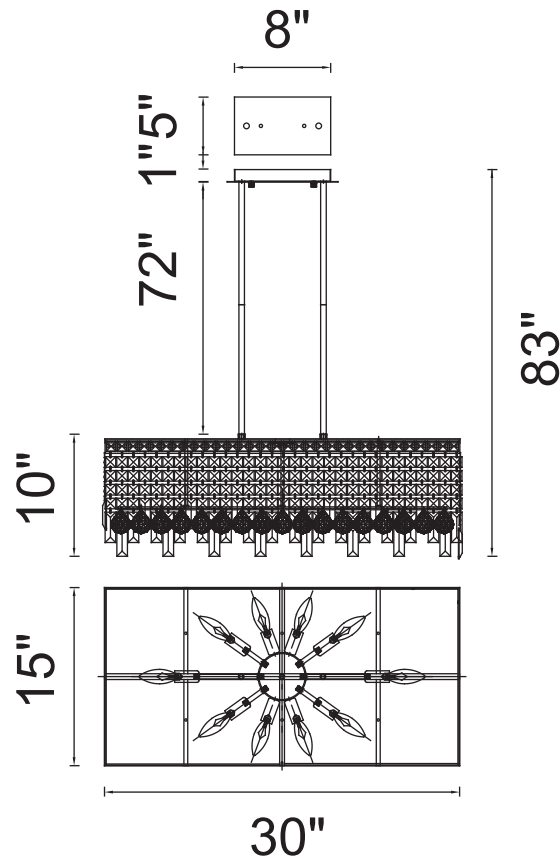

PROJECT: _____
 FIXTURE TYPE: _____
 LOCATION: _____
 CONTACT/PHONE: _____

Item	8031P30C-RC
Collection	COLOSSEUM
Finish	Chrome
Glass	-----
Crystal	Clear
Input	120V AC,60HZ,AC

Shade	-----
Length/Dia.	30"
Width/Ext.	15"
Height	10"
Maximum	83"
Lumens	-----

Light Source	E12
Bulb Info.	10×60W
Included	-----
Dimmable	No
Color	-----
Weight	