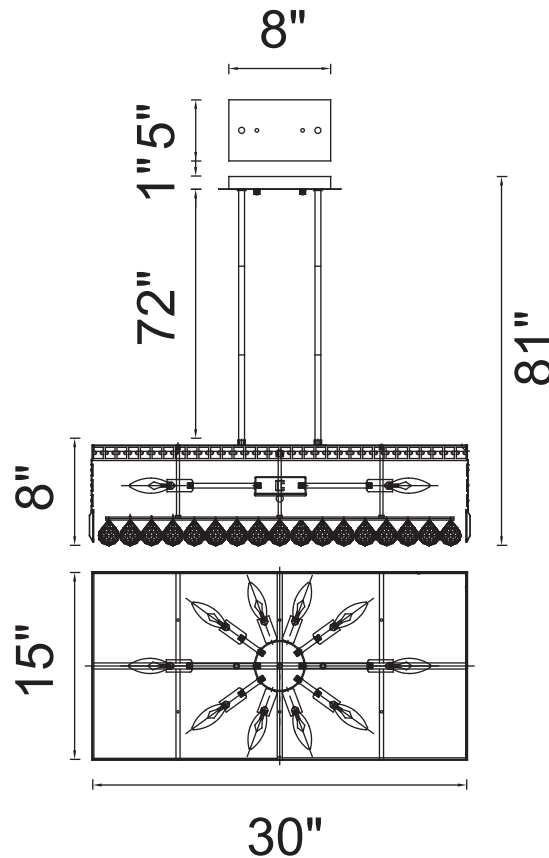

PROJECT: _____

FIXTURE TYPE: _____

LOCATION: _____

CONTACT/PHONE: _____

Item	8030P30C-RC
Collection	COLOSSEUM
Finish	Chrome
Glass	-----
Crystal	Clear
Input	120V AC,60HZ,AC

Shade	-----
Length/Dia.	30"
Width/Ext.	15"
Height	8"
Maximum	81"
Lumens	-----

Light Source	E12
Bulb Info.	10×60W
Included	-----
Dimmable	No
Color	-----
Weight	