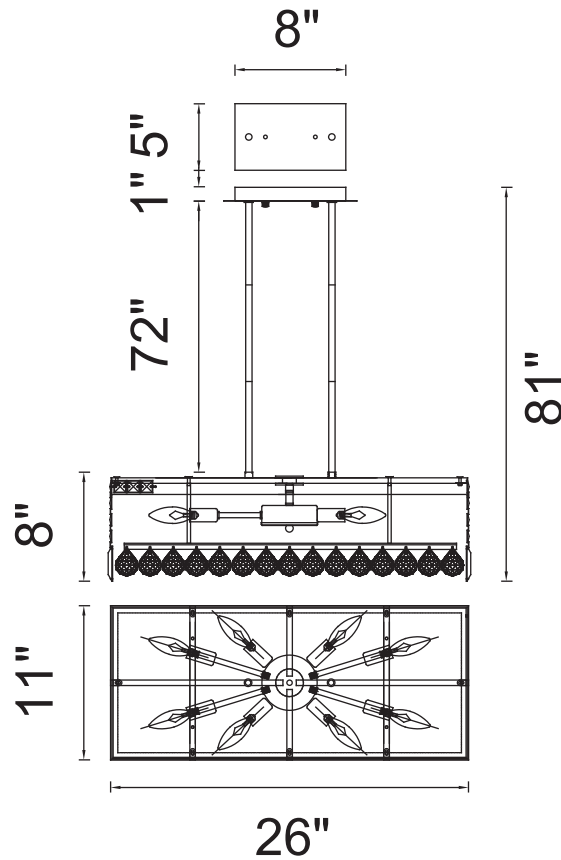

PROJECT: \_\_\_\_\_  
 FIXTURE TYPE: \_\_\_\_\_  
 LOCATION: \_\_\_\_\_  
 CONTACT/PHONE: \_\_\_\_\_

Item	8030P26C-RC
Collection	COLOSSEUM
Finish	Chrome
Glass	-----
Crystal	Clear
Input	120V AC,60HZ,AC

Shade	-----
Length/Dia.	26"
Width/Ext.	11"
Height	8"
Maximum	81"
Lumens	-----

Light Source	E12
Bulb Info.	8x60W
Included	-----
Dimmable	No
Color	-----
Weight	