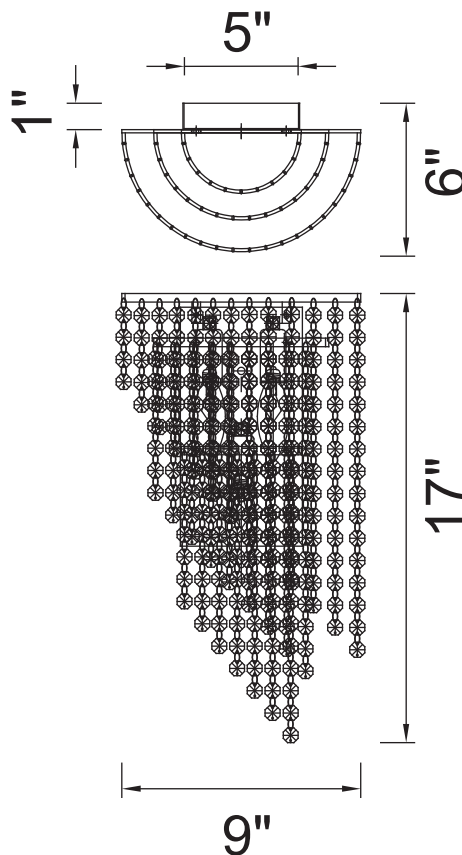

PROJECT: \_\_\_\_\_

FIXTURE TYPE: \_\_\_\_\_

LOCATION: \_\_\_\_\_

CONTACT/PHONE: \_\_\_\_\_

|            |                 |
|------------|-----------------|
| Item       | 8024W9C         |
| Collection | PRISM           |
| Finish     | Chrome          |
| Glass      | -----           |
| Crystal    | Clear           |
| Input      | 120V AC,60HZ,AC |

|             |       |
|-------------|-------|
| Shade       | ----- |
| Length/Dia. | 9"    |
| Width/Ext.  | 6"    |
| Height      | 17"   |
| Maximum     | ----- |
| Lumens      | ----- |

|              |       |
|--------------|-------|
| Light Source | E12   |
| Bulb Info.   | 3×60W |
| Included     | ----- |
| Dimmable     | No    |
| Color        | ----- |
| Weight       |       |