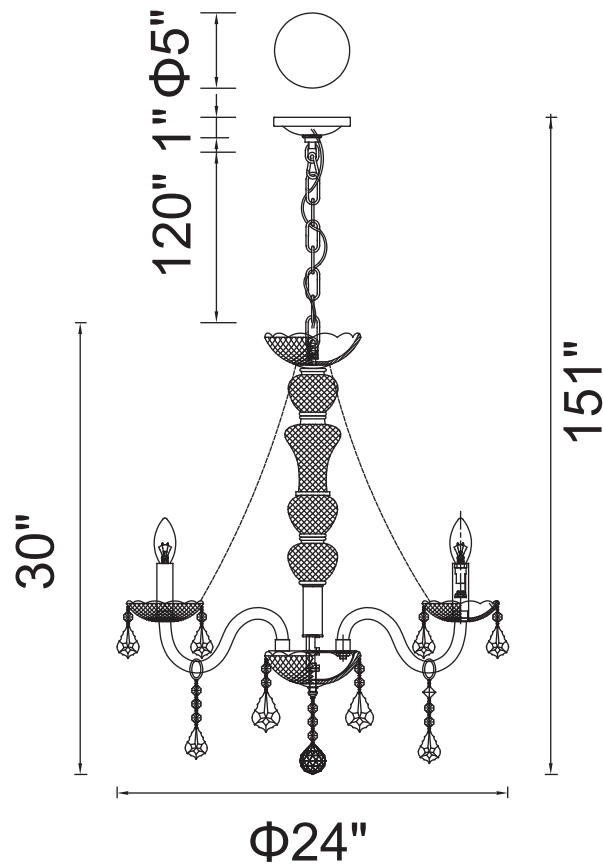

PROJECT: \_\_\_\_\_

FIXTURE TYPE: \_\_\_\_\_

LOCATION: \_\_\_\_\_

CONTACT/PHONE: \_\_\_\_\_

Item	8023P24C-6
Collection	PRINCETON
Finish	Chrome
Glass	-----
Crystal	Clear
Input	120V AC,60HZ,AC

Shade	-----
Length/Dia.	24"
Width/Ext.	-----
Height	30"
Maximum	151"
Lumens	-----

Light Source	E12
Bulb Info.	6×60W
Included	-----
Dimmable	No
Color	-----
Weight	