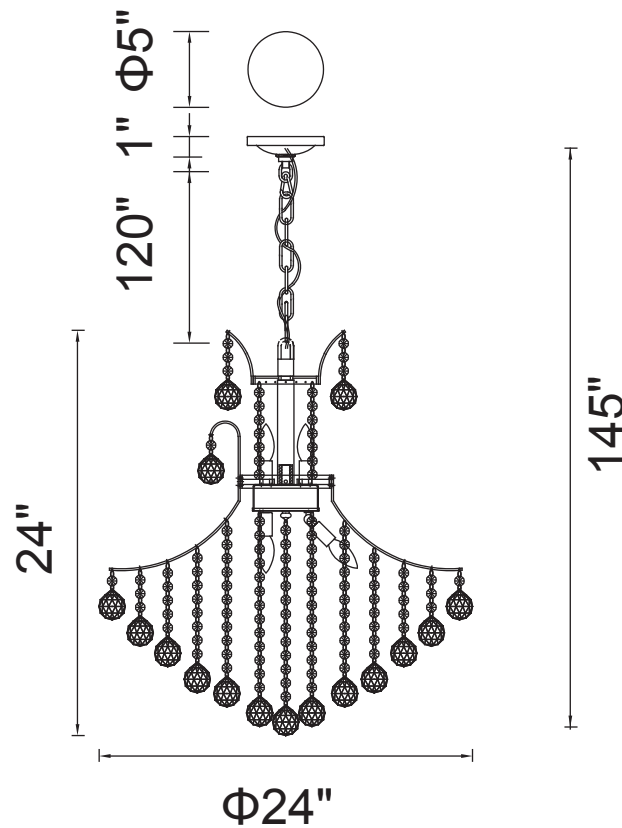

PROJECT: _____

FIXTURE TYPE: _____

LOCATION: _____

CONTACT/PHONE: _____

Item	8012P24C
Collection	PRINCESS
Finish	Chrome
Glass	-----
Crystal	Clear
Input	120V AC,60HZ,AC

Shade	-----
Length/Dia.	24"
Width/Ext.	-----
Height	24"
Maximum	145"
Lumens	-----

Light Source	E12
Bulb Info.	10×60W
Included	-----
Dimmable	No
Color	-----
Weight	