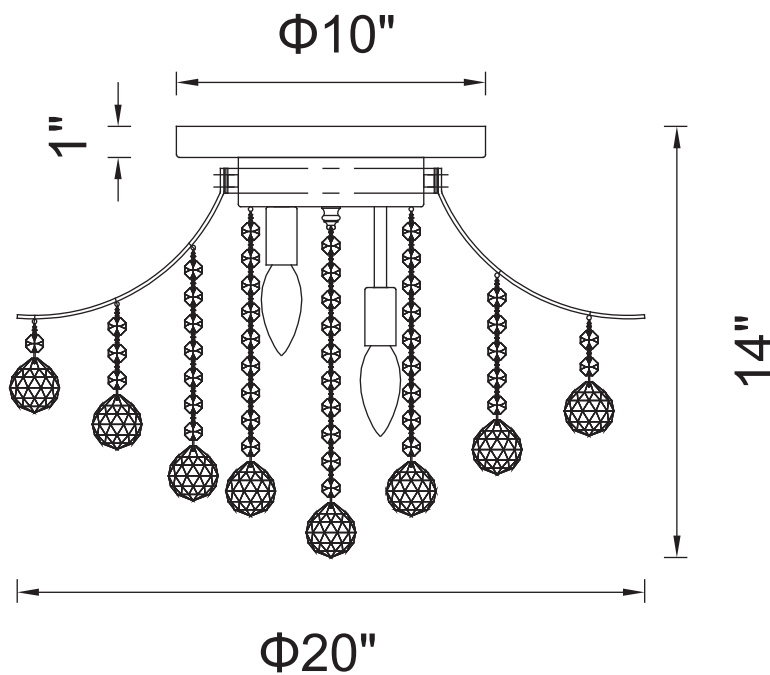

PROJECT: \_\_\_\_\_

FIXTURE TYPE: \_\_\_\_\_

LOCATION: \_\_\_\_\_

CONTACT/PHONE: \_\_\_\_\_

Item	8012C20G
Collection	PRINCESS
Finish	Gold
Glass	-----
Crystal	Clear
Input	120V AC,60HZ,AC

Shade	-----
Length/Dia.	20"
Width/Ext.	-----
Height	14"
Maximum	-----
Lumens	-----

Light Source	E12
Bulb Info.	8×60W
Included	-----
Dimmable	No
Color	-----
Weight	