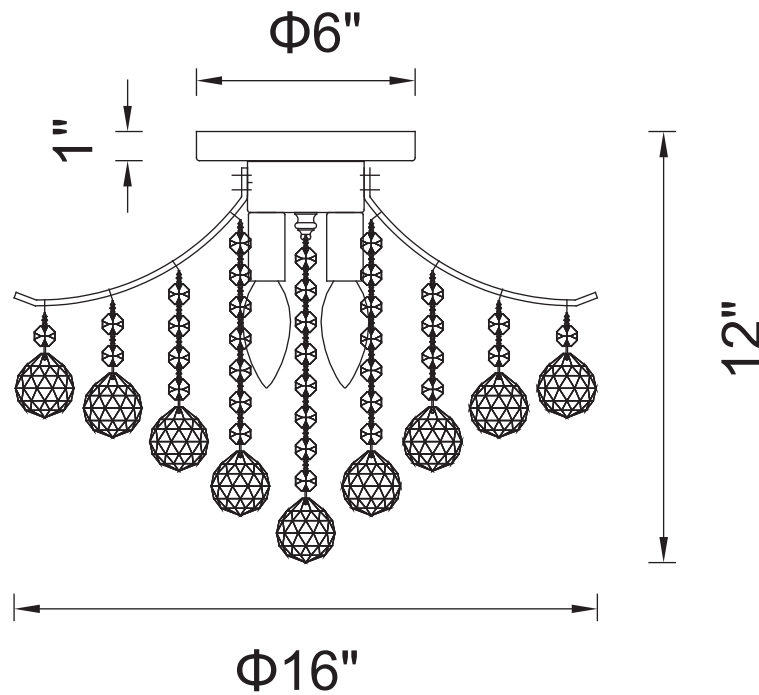

PROJECT: _____

FIXTURE TYPE: _____

LOCATION: _____

CONTACT/PHONE: _____

Item	8012C16G
Collection	PRINCESS
Finish	Gold
Glass	-----
Crystal	Clear
Input	120V AC,60HZ,AC

Shade	-----
Length/Dia.	16"
Width/Ext.	-----
Height	12"
Maximum	-----
Lumens	-----

Light Source	E12
Bulb Info.	4×60W
Included	-----
Dimmable	No
Color	-----
Weight	