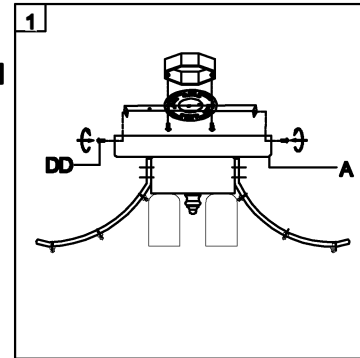

Trade Mark:
CRYSTAL WORLD INC

Product Name: Ceiling lamp
Model :8012C12G
120Vac, 60Hz,AC ONLY
Lamp size:Ø12"XH11"

CEILING LAMP ASSEMBLY INSTRUCTIONS

- Place fixture (A) onto Crossbar (EE).
secure with Mounting screw (DD).
Note:The fixture (A) should be installed
with the sockets facing down.

Hardware Used

DD Mounting screw  X 2

- Please put the crystal(1) (2) (3) (4)
to the fixture .

- Install light bulbs (not included).
Use bulb
120V E12  3*40W Max.