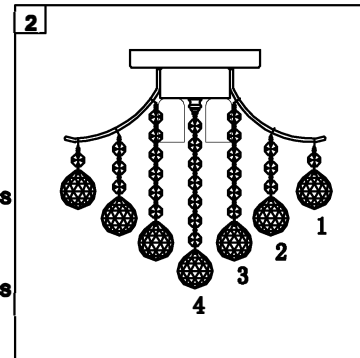

Trade Mark:
CRYSTAL WORLD INC

Product Name: Ceiling lamp
Model :8012C12G
120Vac, 60Hz,AC ONLY
Lamp size:Ø12"XH11"

CEILING LAMP ASSEMBLY INSTRUCTIONS

- Place fixture (A) onto Crossbar (EE).
secure with Mounting screw (DD).
Note:The fixture (A) should be installed
with the sockets facing down.

Hardware Used

DD Mounting screw  X 2

- Please put the crystal(1) (2) (3) (4)
to the fixture .

- Install light bulbs (not included).
Use bulb
120V E12  3*40W Max.