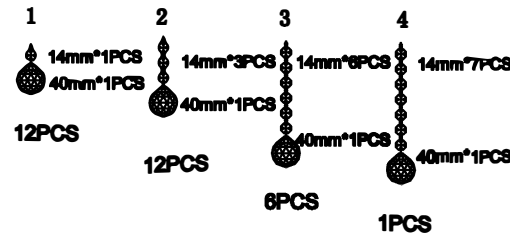

Trade Mark:
CRYSTAL WORLD INC

Product Name: Ceiling lamp
Model :8012C12G
120Vac, 60Hz,AC ONLY
Lamp size:Ø12"XH11"

CEILING LAMP ASSEMBLY INSTRUCTIONS

- Place fixture (A) onto Crossbar (EE).
secure with Mounting screw (DD).
Note:The fixture (A) should be installed
with the sockets facing down.

Hardware Used

DD Mounting screw  X 2

- Please put the crystal(1) (2) (3) (4)
to the fixture .

- Install light bulbs (not included).
Use bulb
120V E12  3*40W Max.