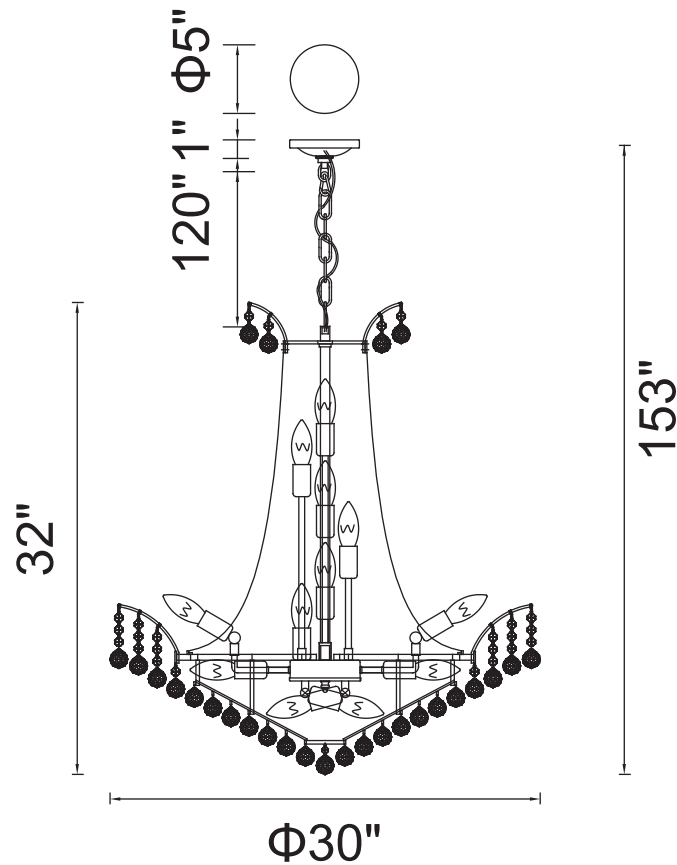

PROJECT: _____

FIXTURE TYPE: _____

LOCATION: _____

CONTACT/PHONE: _____

Item	8010P30C
Collection	POSH
Finish	Chrome
Glass	-----
Crystal	Clear
Input	120V AC,60HZ,AC

Shade	-----
Length/Dia.	30"
Width/Ext.	-----
Height	32"
Maximum	153"
Lumens	-----

Light Source	E12
Bulb Info.	22×60W
Included	-----
Dimmable	No
Color	-----
Weight	