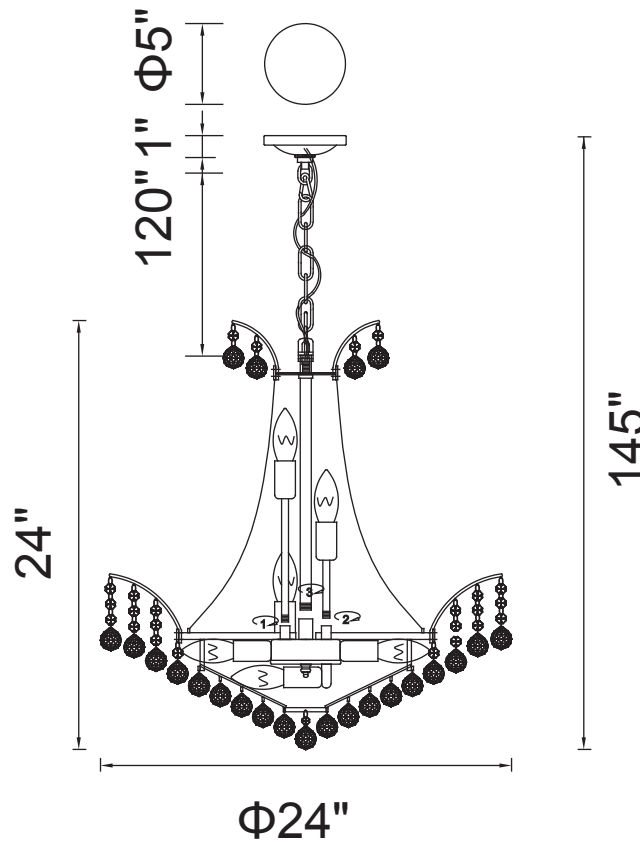

PROJECT: _____

FIXTURE TYPE: _____

LOCATION: _____

CONTACT/PHONE: _____

Item	8010P24C
Collection	POSH
Finish	Chrome
Glass	-----
Crystal	Clear
Input	120V AC,60HZ,AC

Shade	-----
Length/Dia.	24"
Width/Ext.	-----
Height	24"
Maximum	145"
Lumens	-----

Light Source	E12
Bulb Info.	11×60W
Included	-----
Dimmable	No
Color	-----
Weight	