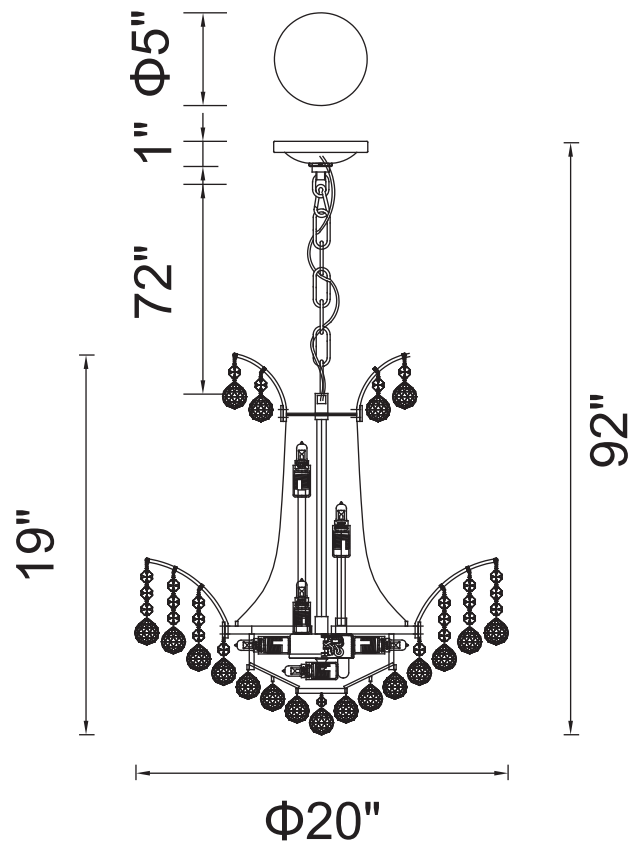

PROJECT: _____

FIXTURE TYPE: _____

LOCATION: _____

CONTACT/PHONE: _____

Item	8010P20C
Collection	POSH
Finish	Chrome
Glass	-----
Crystal	Clear
Input	120V AC,60HZ,AC

Shade	-----
Length/Dia.	20"
Width/Ext.	-----
Height	19"
Maximum	92"
Lumens	-----

Light Source	G9
Bulb Info.	11x40W
Included	-----
Dimmable	No
Color	-----
Weight	