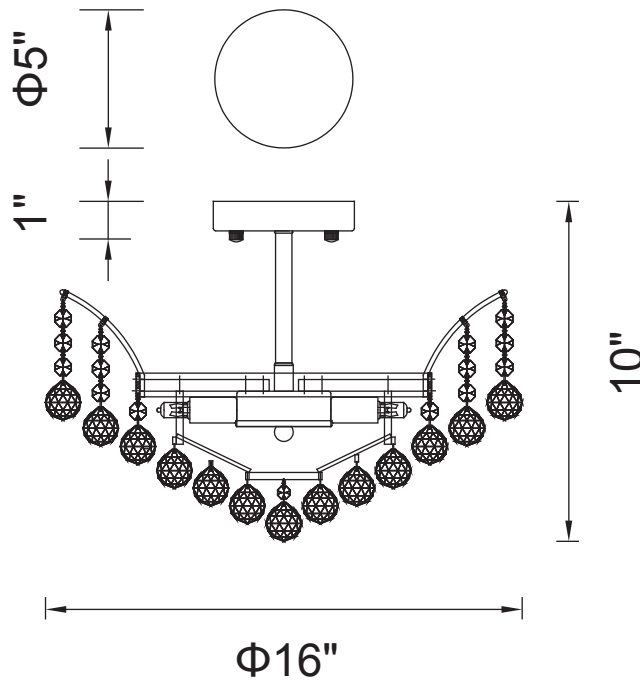

PROJECT: _____

FIXTURE TYPE: _____

LOCATION: _____

CONTACT/PHONE: _____

Item	8010C16C
Collection	POSH
Finish	Chrome
Glass	-----
Crystal	Clear
Input	120V AC,60HZ,AC

Shade	-----
Length/Dia.	16"
Width/Ext.	-----
Height	10"
Maximum	-----
Lumens	-----

Light Source	G9
Bulb Info.	5×40W
Included	-----
Dimmable	No
Color	-----
Weight	