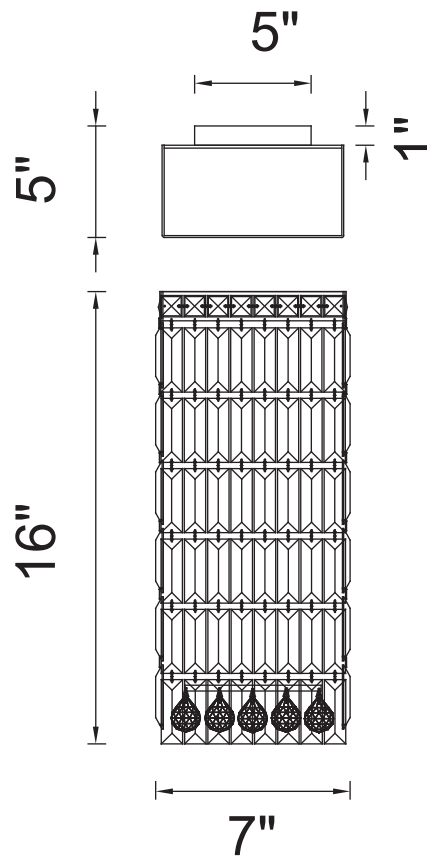

PROJECT: _____
 FIXTURE TYPE: _____
 LOCATION: _____
 CONTACT/PHONE: _____

Item	8007W7C
Collection	COLOSSEUM
Finish	Chrome
Glass	-----
Crystal	Clear
Input	120V AC,60HZ,AC

Shade	-----
Length/Dia.	7"
Width/Ext.	5"
Height	16"
Maximum	-----
Lumens	-----

Light Source	E12
Bulb Info.	4×60W
Included	-----
Dimmable	No
Color	-----
Weight	