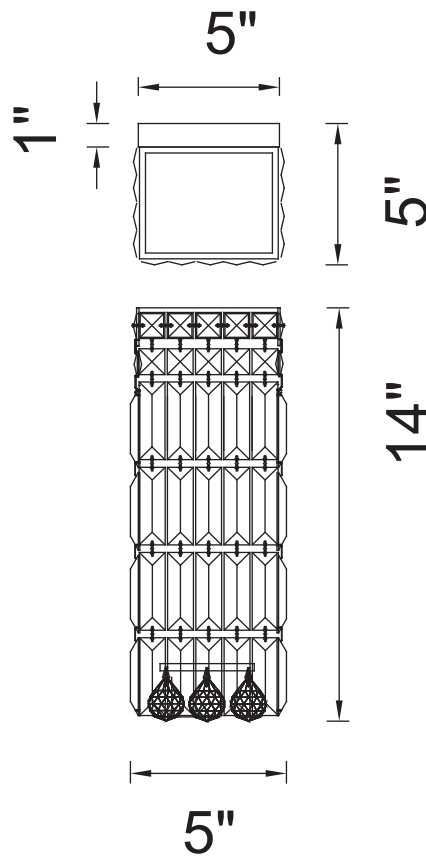

PROJECT: _____

FIXTURE TYPE: _____

LOCATION: _____

CONTACT/PHONE: _____

Item	8007W5C
Collection	COLOSSEUM
Finish	Chrome
Glass	-----
Crystal	Clear
Input	120V AC,60HZ,AC

Shade	-----
Length/Dia.	5"
Width/Ext.	5"
Height	14"
Maximum	-----
Lumens	-----

Light Source	E12
Bulb Info.	2×60W
Included	-----
Dimmable	No
Color	-----
Weight	