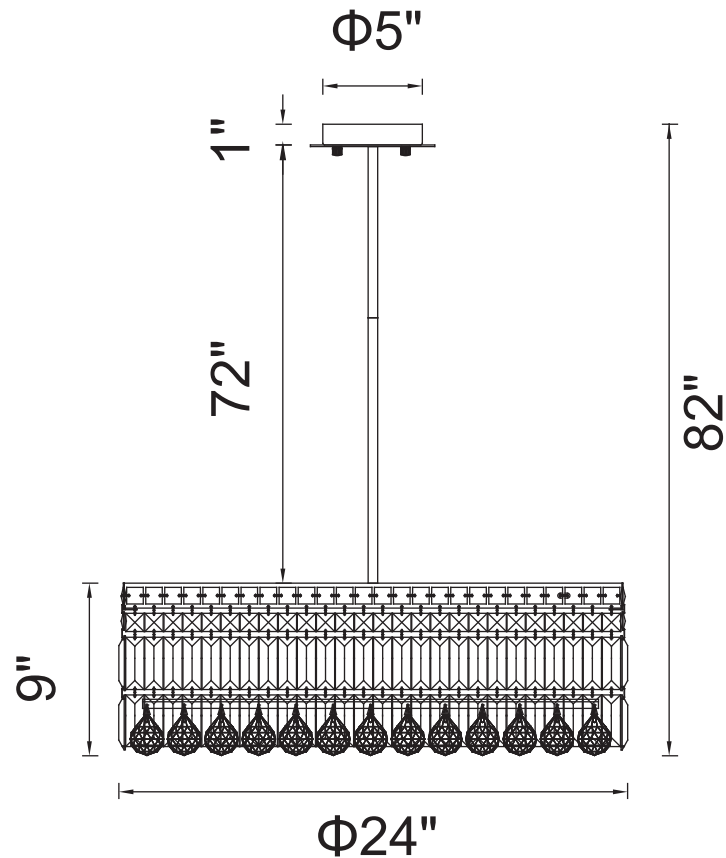

PROJECT: _____

FIXTURE TYPE: _____

LOCATION: _____

CONTACT/PHONE: _____

Item	8006P24C-R
Collection	COLOSSEUM
Finish	Chrome
Glass	-----
Crystal	Clear
Input	120V AC,60HZ,AC

Shade	-----
Length/Dia.	24"
Width/Ext.	-----
Height	9"
Maximum	82"
Lumens	-----

Light Source	E12
Bulb Info.	10×60W
Included	-----
Dimmable	No
Color	-----
Weight	