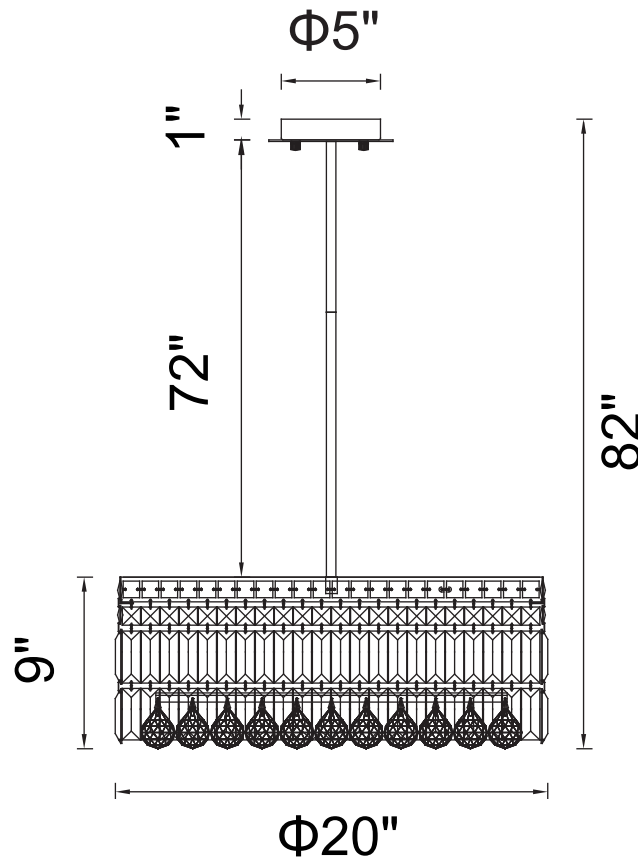

PROJECT: _____

FIXTURE TYPE: _____

LOCATION: _____

CONTACT/PHONE: _____

Item	8006P20C-R
Collection	COLOSSEUM
Finish	Chrome
Glass	-----
Crystal	Clear
Input	120V AC,60HZ,AC

Shade	-----
Length/Dia.	20"
Width/Ext.	-----
Height	9"
Maximum	82"
Lumens	-----

Light Source	E12
Bulb Info.	8x60W
Included	-----
Dimmable	No
Color	-----
Weight	