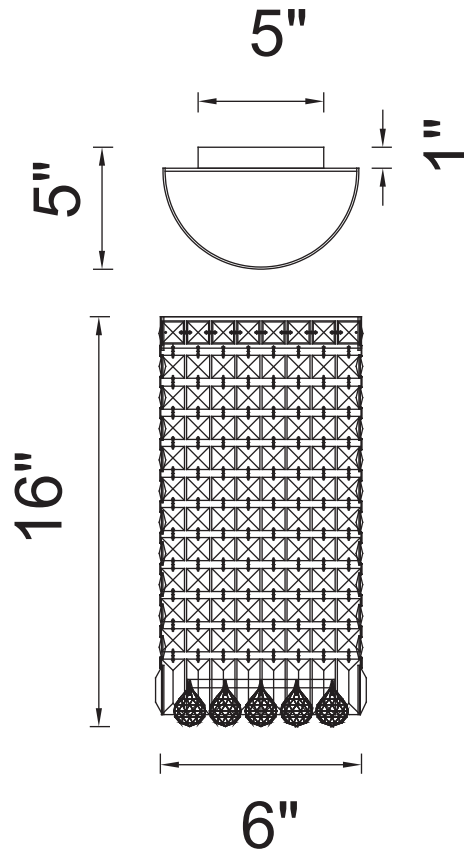

PROJECT: _____
 FIXTURE TYPE: _____
 LOCATION: _____
 CONTACT/PHONE: _____

Item	8005W6C-R
Collection	COLOSSEUM
Finish	Chrome
Glass	-----
Crystal	Clear
Input	120V AC,60HZ,AC

Shade	-----
Length/Dia.	6"
Width/Ext.	5"
Height	16"
Maximum	-----
Lumens	-----

Light Source	E12
Bulb Info.	4×60W
Included	-----
Dimmable	No
Color	-----
Weight	