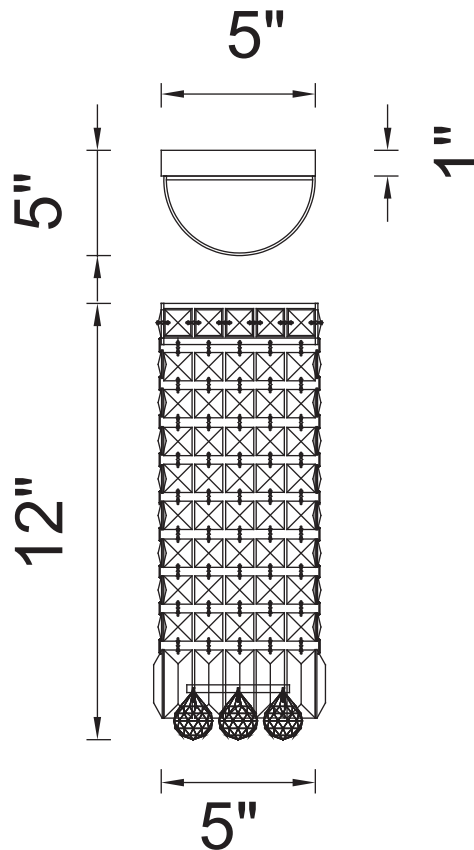

PROJECT: _____
 FIXTURE TYPE: _____
 LOCATION: _____
 CONTACT/PHONE: _____

Item	8005W5C-R
Collection	COLOSSEUM
Finish	Chrome
Glass	-----
Crystal	Clear
Input	120V AC,60HZ,AC

Shade	-----
Length/Dia.	5"
Width/Ext.	5"
Height	12"
Maximum	-----
Lumens	-----

Light Source	E12
Bulb Info.	2×60W
Included	-----
Dimmable	No
Color	-----
Weight	