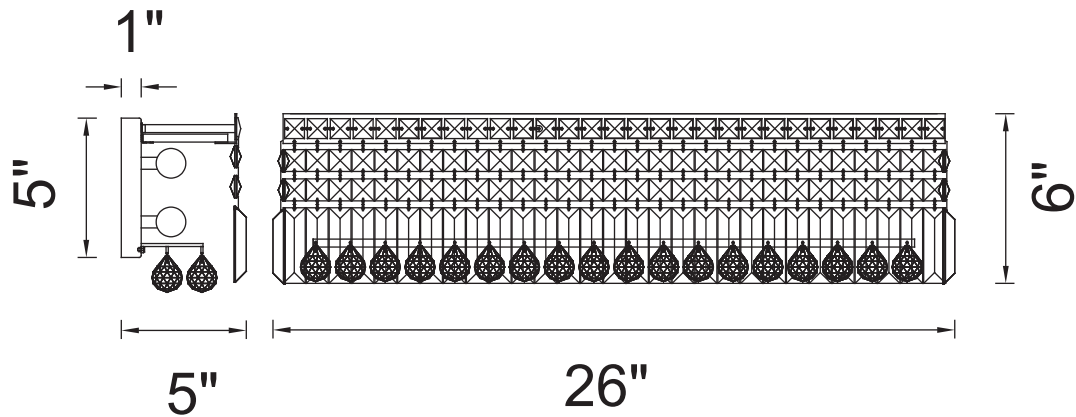

PROJECT: _____

FIXTURE TYPE: _____

LOCATION: _____

CONTACT/PHONE: _____

Item	8005W26C-RC
Collection	COLOSSEUM
Finish	Chrome
Glass	-----
Crystal	Clear
Input	120V AC,60HZ,AC

Shade	-----
Length/Dia.	26"
Width/Ext.	5"
Height	6"
Maximum	-----
Lumens	-----

Light Source	E12
Bulb Info.	6×60W
Included	-----
Dimmable	No
Color	-----
Weight	