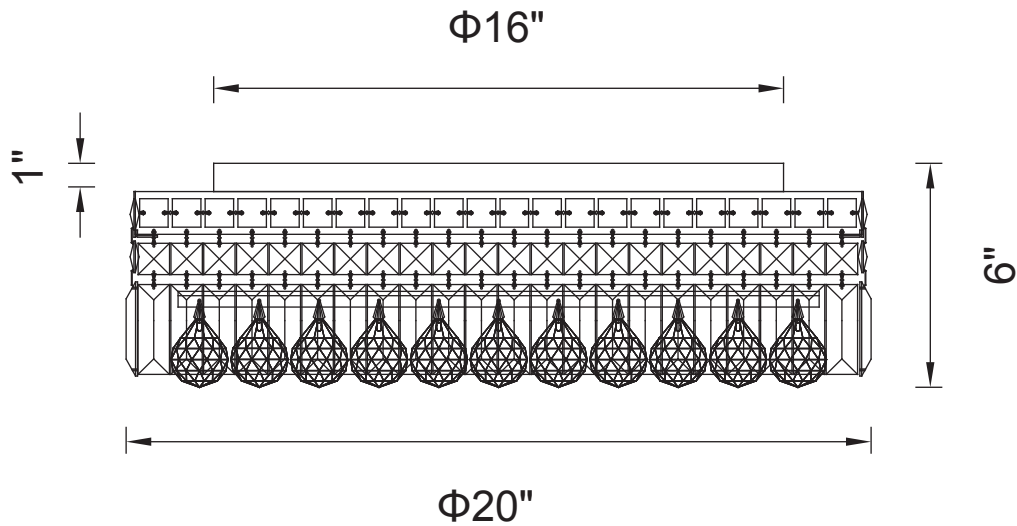

PROJECT: \_\_\_\_\_

FIXTURE TYPE: \_\_\_\_\_

LOCATION: \_\_\_\_\_

CONTACT/PHONE: \_\_\_\_\_

Item	8005C20C-R
Collection	COLOSSEUM
Finish	Chrome
Glass	-----
Crystal	Clear
Input	120V AC,60HZ,AC

Shade	-----
Length/Dia.	20"
Width/Ext.	5"
Height	6"
Maximum	-----
Lumens	-----

Light Source	E12
Bulb Info.	8×60W
Included	-----
Dimmable	No
Color	-----
Weight	