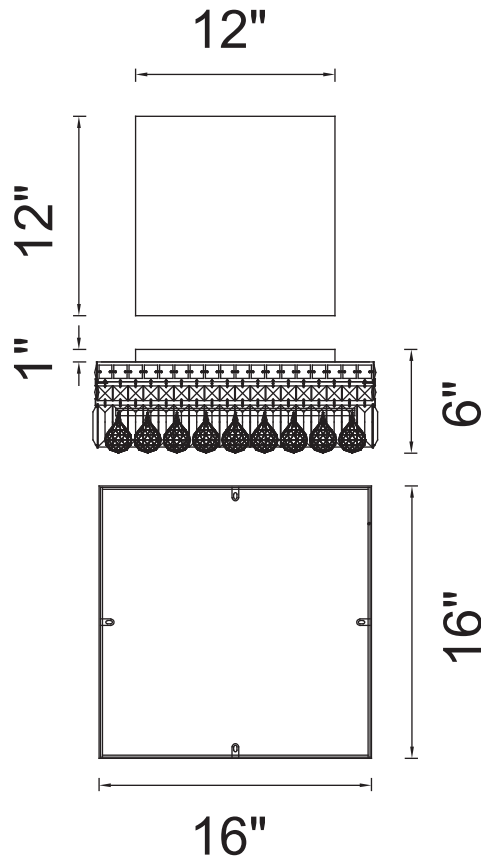

PROJECT: _____
 FIXTURE TYPE: _____
 LOCATION: _____
 CONTACT/PHONE: _____

Item	8005C16C-S
Collection	COLOSSEUM
Finish	Chrome
Glass	-----
Crystal	Clear
Input	120V AC,60HZ,AC

Shade	-----
Length/Dia.	16"
Width/Ext.	16"
Height	6"
Maximum	-----
Lumens	-----

Light Source	E12
Bulb Info.	5×60W
Included	-----
Dimmable	No
Color	-----
Weight	