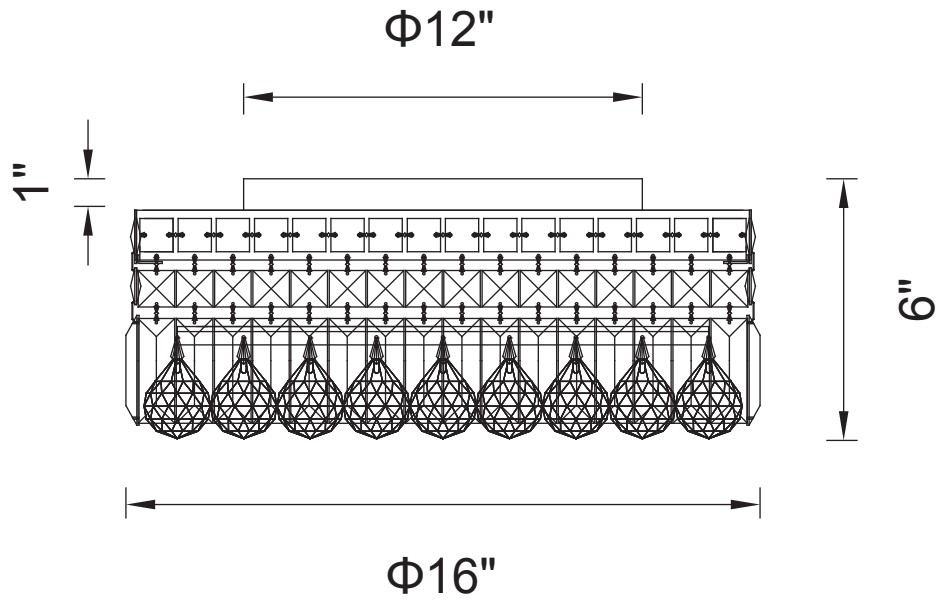

PROJECT: \_\_\_\_\_  
 FIXTURE TYPE: \_\_\_\_\_  
 LOCATION: \_\_\_\_\_  
 CONTACT/PHONE: \_\_\_\_\_

Item	8005C16C-R
Collection	COLOSSEUM
Finish	Chrome
Glass	-----
Crystal	Clear
Input	120V AC,60HZ,AC

Shade	-----
Length/Dia.	16"
Width/Ext.	5"
Height	6"
Maximum	-----
Lumens	-----

Light Source	E12
Bulb Info.	5×60W
Included	-----
Dimmable	No
Color	-----
Weight	