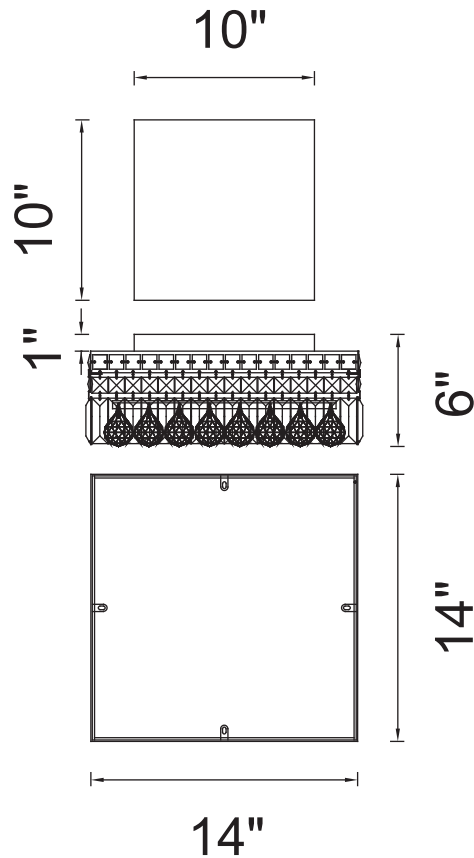

PROJECT: _____
 FIXTURE TYPE: _____
 LOCATION: _____
 CONTACT/PHONE: _____

Item	8005C14C-S
Collection	COLOSSEUM
Finish	Chrome
Glass	-----
Crystal	Clear
Input	120V AC,60HZ,AC

Shade	-----
Length/Dia.	14"
Width/Ext.	14"
Height	6"
Maximum	-----
Lumens	-----

Light Source	E12
Bulb Info.	5×60W
Included	-----
Dimmable	No
Color	-----
Weight	