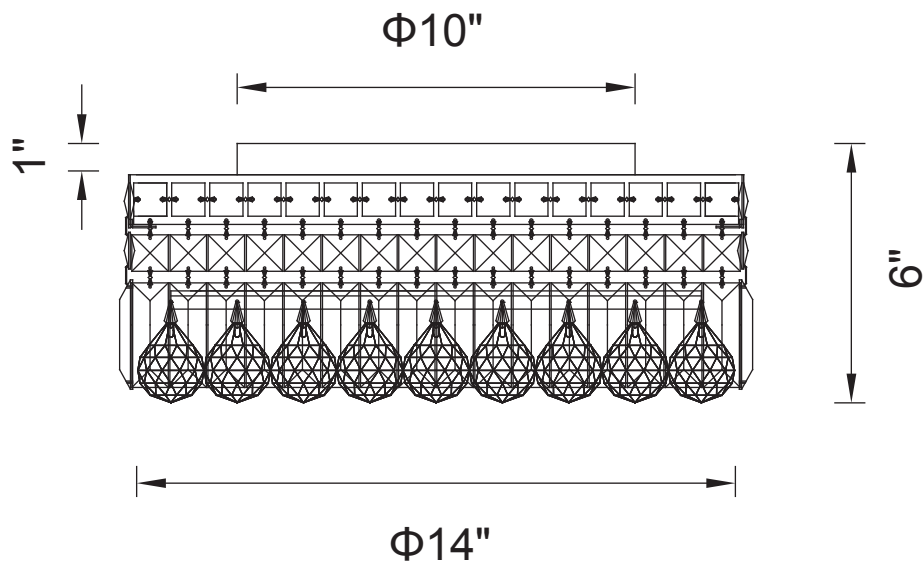

PROJECT: _____

FIXTURE TYPE: _____

LOCATION: _____

CONTACT/PHONE: _____

Item	8005C14C-R
Collection	COLOSSEUM
Finish	Chrome
Glass	-----
Crystal	Clear
Input	120V AC,60HZ,AC

Shade	-----
Length/Dia.	14"
Width/Ext.	5"
Height	6"
Maximum	-----
Lumens	-----

Light Source	E12
Bulb Info.	4×60W
Included	-----
Dimmable	No
Color	-----
Weight	