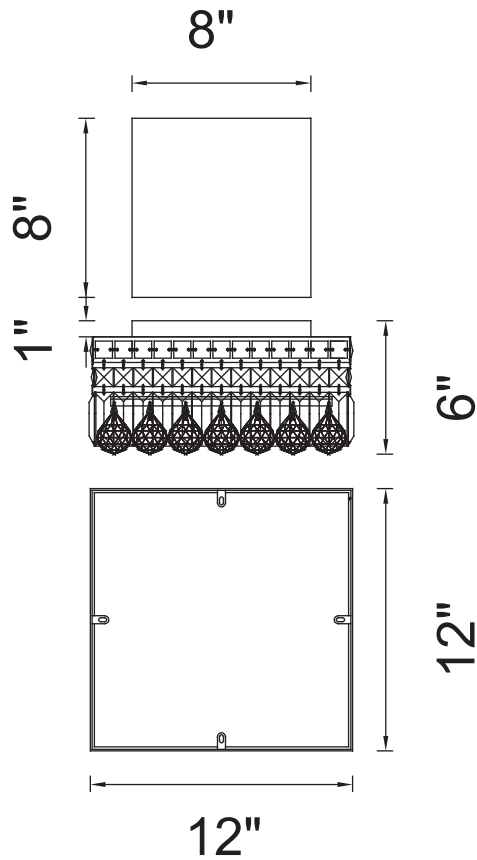

PROJECT: _____
 FIXTURE TYPE: _____
 LOCATION: _____
 CONTACT/PHONE: _____

Item	8005C12C-S
Collection	COLOSSEUM
Finish	Chrome
Glass	-----
Crystal	Clear
Input	120V AC,60HZ,AC

Shade	-----
Length/Dia.	12"
Width/Ext.	12"
Height	6"
Maximum	-----
Lumens	-----

Light Source	E12
Bulb Info.	4x60W
Included	-----
Dimmable	No
Color	-----
Weight	