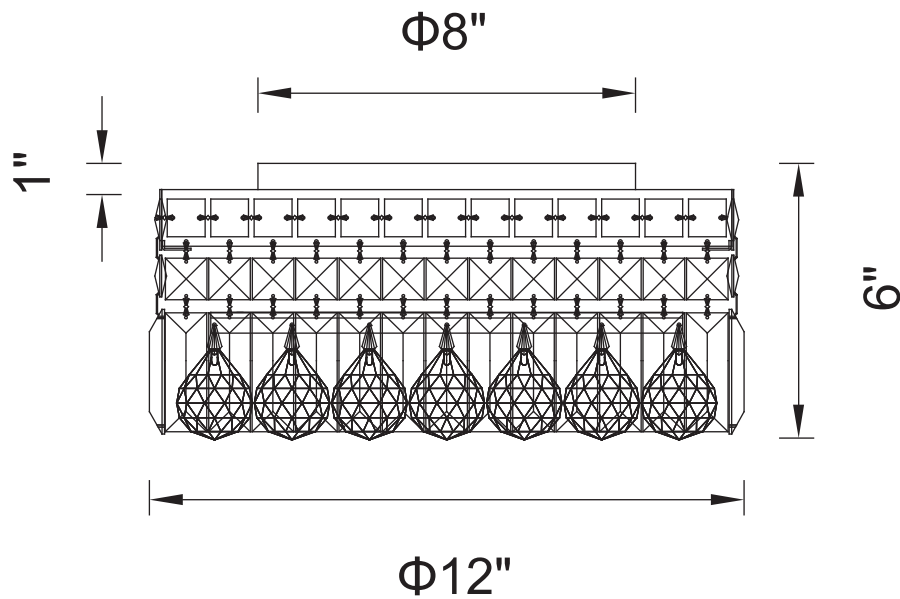

PROJECT: \_\_\_\_\_

FIXTURE TYPE: \_\_\_\_\_

LOCATION: \_\_\_\_\_

CONTACT/PHONE: \_\_\_\_\_

Item	8005C12C-R
Collection	COLOSSEUM
Finish	Chrome
Glass	-----
Crystal	Clear
Input	120V AC,60HZ,AC

Shade	-----
Length/Dia.	12"
Width/Ext.	5"
Height	6"
Maximum	-----
Lumens	-----

Light Source	E12
Bulb Info.	4×60W
Included	-----
Dimmable	No
Color	-----
Weight	