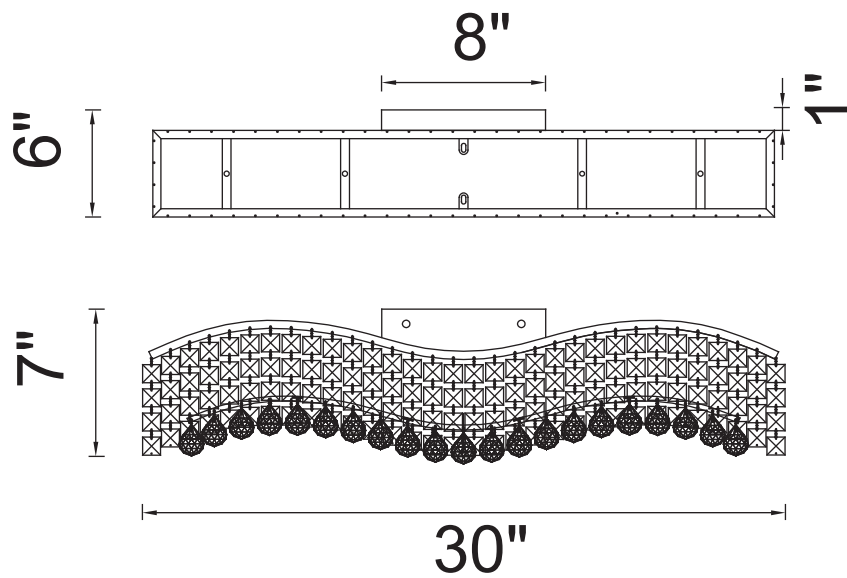

PROJECT: _____

FIXTURE TYPE: _____

LOCATION: _____

CONTACT/PHONE: _____

Item	8004W30C-B
Collection	GLAMOROUS
Finish	Chrome
Glass	-----
Crystal	Clear
Input	120V AC,60HZ,AC

Shade	-----
Length/Dia.	30"
Width/Ext.	6"
Height	7"
Maximum	-----
Lumens	-----

Light Source	E12
Bulb Info.	5×60W
Included	-----
Dimmable	No
Color	-----
Weight	