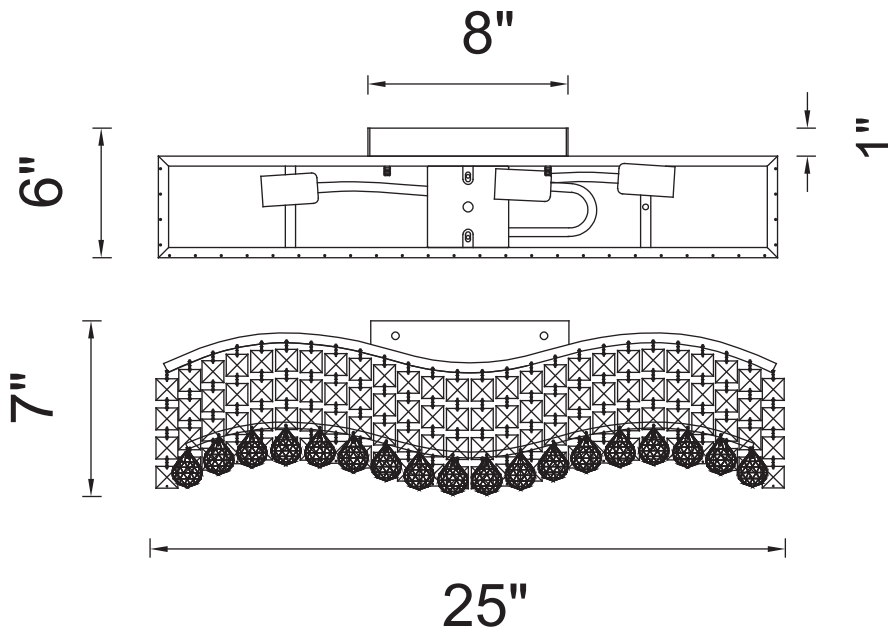

PROJECT: _____
 FIXTURE TYPE: _____
 LOCATION: _____
 CONTACT/PHONE: _____

Item	8004W25C-B
Collection	GLAMOROUS
Finish	Chrome
Glass	-----
Crystal	Clear
Input	120V AC,60HZ,AC

Shade	-----
Length/Dia.	25"
Width/Ext.	6"
Height	7"
Maximum	-----
Lumens	-----

Light Source	E12
Bulb Info.	3×60W
Included	-----
Dimmable	No
Color	-----
Weight	