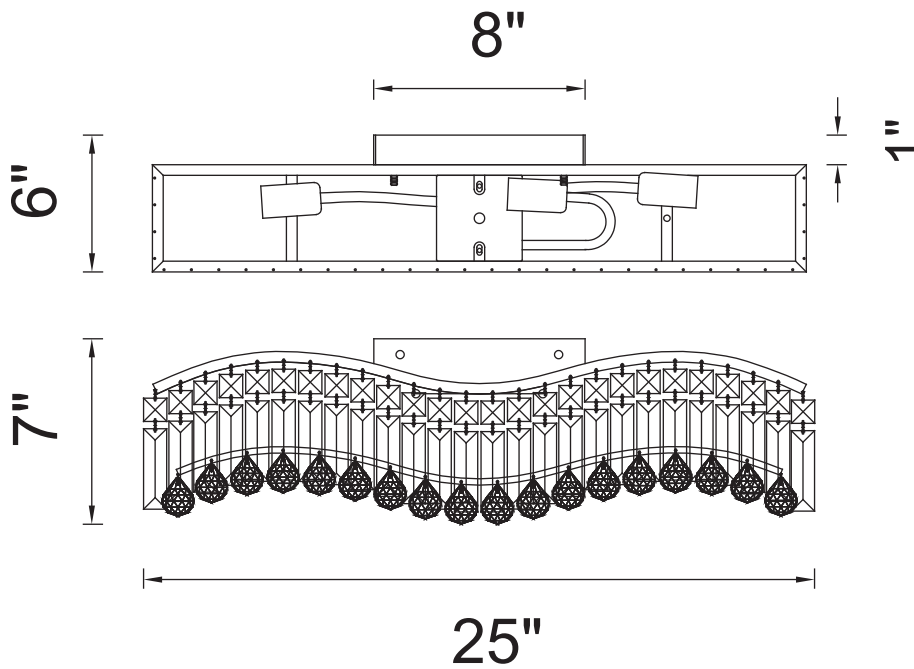

PROJECT: _____

FIXTURE TYPE: _____

LOCATION: _____

CONTACT/PHONE: _____

Item	8004W25C-A
Collection	GLAMOROUS
Finish	Chrome
Glass	-----
Crystal	Clear
Input	120V AC,60HZ,AC

Shade	-----
Length/Dia.	25"
Width/Ext.	6"
Height	7"
Maximum	-----
Lumens	-----

Light Source	E12
Bulb Info.	3×60W
Included	-----
Dimmable	No
Color	-----
Weight	