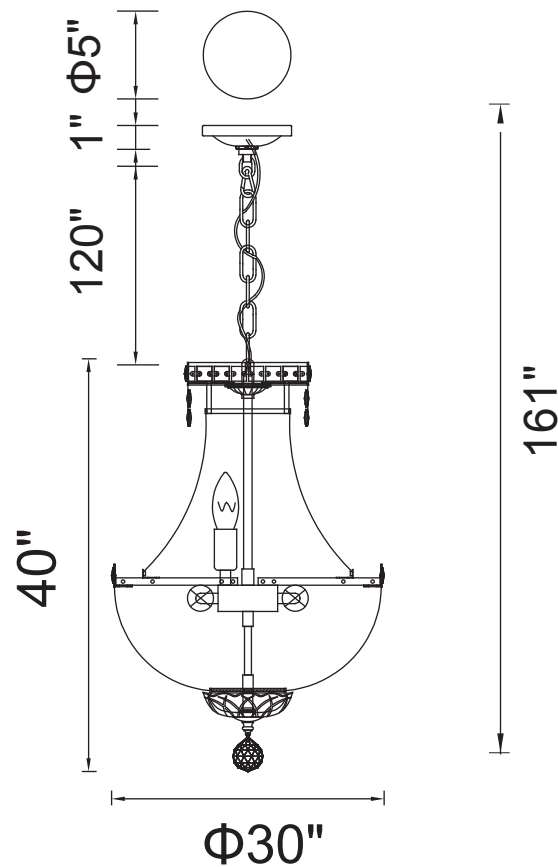

PROJECT: \_\_\_\_\_

FIXTURE TYPE: \_\_\_\_\_

LOCATION: \_\_\_\_\_

CONTACT/PHONE: \_\_\_\_\_

Item	8003P30C
Collection	STEFANIA
Finish	Chrome
Glass	-----
Crystal	Clear
Input	120V AC,60HZ,AC

Shade	-----
Length/Dia.	30"
Width/Ext.	-----
Height	40"
Maximum	161"
Lumens	-----

Light Source	E12
Bulb Info.	20x60W
Included	-----
Dimmable	No
Color	-----
Weight	