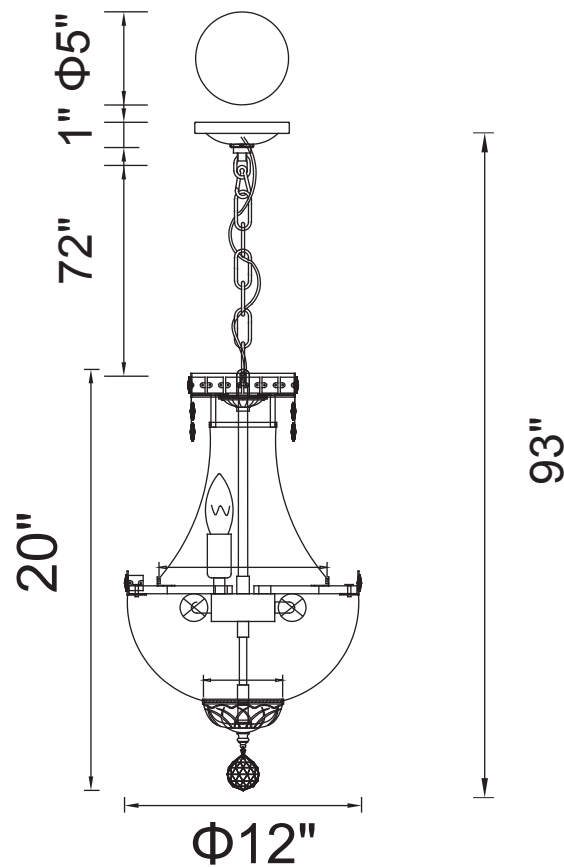

PROJECT: _____

FIXTURE TYPE: _____

LOCATION: _____

CONTACT/PHONE: _____

Item	8003P12C
Collection	STEFANIA
Finish	Chrome
Glass	-----
Crystal	Clear
Input	120V AC,60HZ,AC

Shade	-----
Length/Dia.	12"
Width/Ext.	-----
Height	20"
Maximum	93"
Lumens	-----

Light Source	E12
Bulb Info.	4×60W
Included	-----
Dimmable	No
Color	-----
Weight	