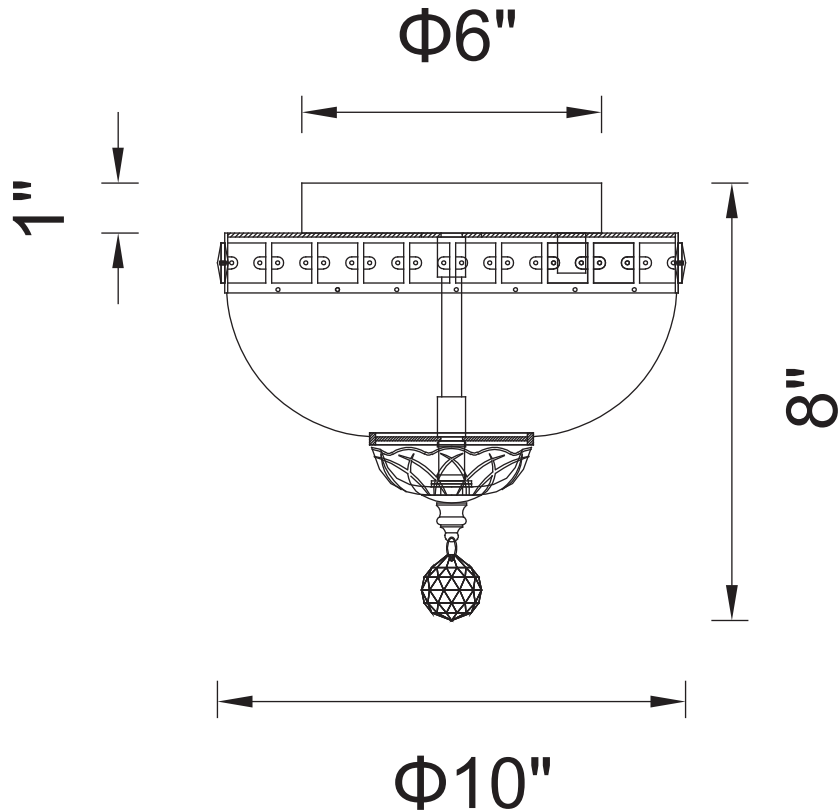

PROJECT: _____

FIXTURE TYPE: _____

LOCATION: _____

CONTACT/PHONE: _____

Item	8003C10C
Collection	STEFANIA
Finish	Chrome
Glass	-----
Crystal	Clear
Input	120V AC,60HZ,AC

Shade	-----
Length/Dia.	10"
Width/Ext.	-----
Height	8"
Maximum	-----
Lumens	-----

Light Source	E12
Bulb Info.	2×60W
Included	-----
Dimmable	No
Color	-----
Weight	