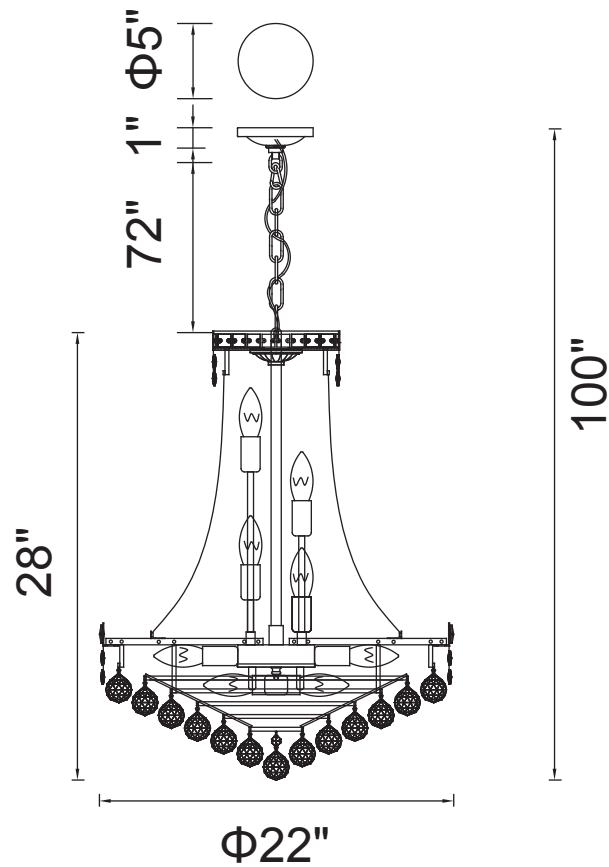

PROJECT: _____

FIXTURE TYPE: _____

LOCATION: _____

CONTACT/PHONE: _____

Item	8002P22C
Collection	LUMINOUS
Finish	Chrome
Glass	-----
Crystal	Clear
Input	120V AC,60HZ,AC

Shade	-----
Length/Dia.	22"
Width/Ext.	-----
Height	28"
Maximum	100"
Lumens	-----

Light Source	E12
Bulb Info.	14x60W
Included	-----
Dimmable	No
Color	-----
Weight	