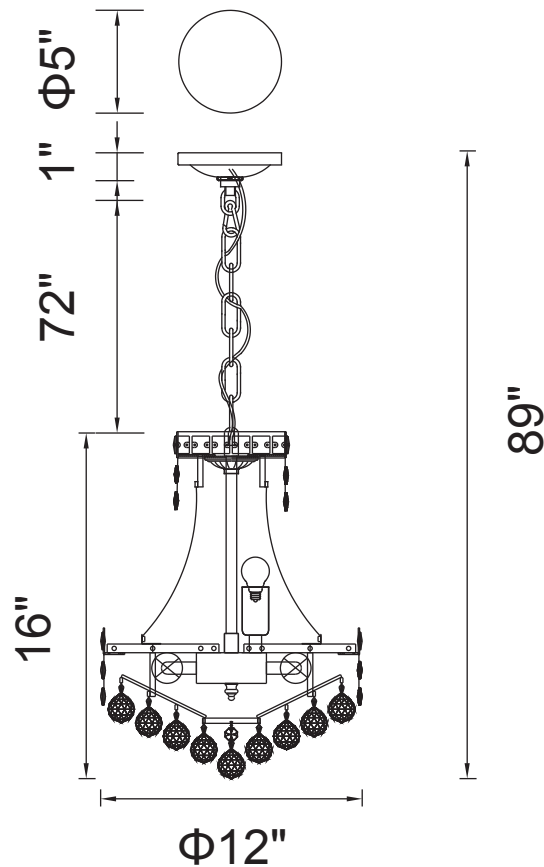

PROJECT: \_\_\_\_\_

FIXTURE TYPE: \_\_\_\_\_

LOCATION: \_\_\_\_\_

CONTACT/PHONE: \_\_\_\_\_

Item	8002P12C
Collection	LUMINOUS
Finish	Chrome
Glass	-----
Crystal	Clear
Input	120V AC,60HZ,AC

Shade	-----
Length/Dia.	12"
Width/Ext.	-----
Height	16"
Maximum	89"
Lumens	-----

Light Source	E12
Bulb Info.	4×60W
Included	-----
Dimmable	No
Color	-----
Weight	