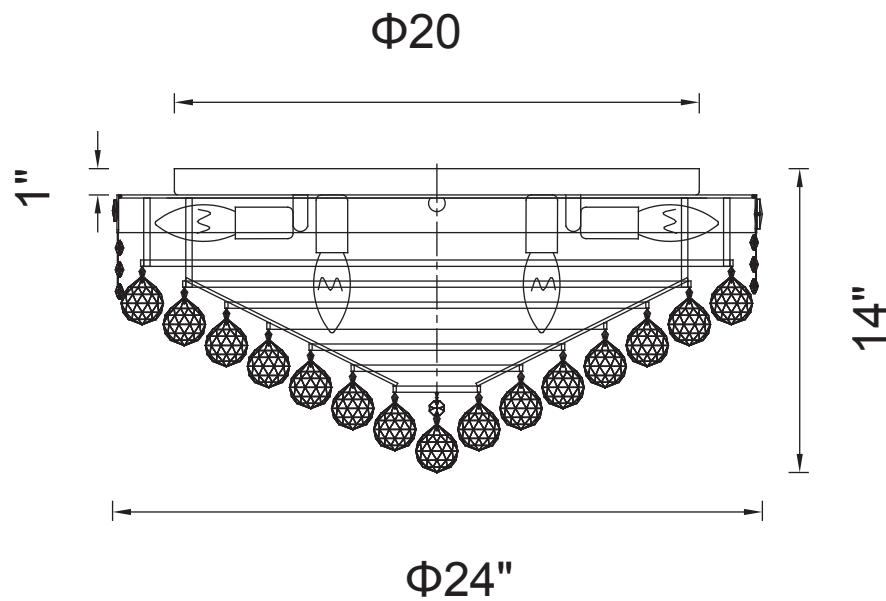

PROJECT: _____

FIXTURE TYPE: _____

LOCATION: _____

CONTACT/PHONE: _____

Item	8002C24C
Collection	LUMINOUS
Finish	Chrome
Glass	-----
Crystal	Clear
Input	120V AC,60HZ,AC

Shade	-----
Length/Dia.	24"
Width/Ext.	-----
Height	14"
Maximum	-----
Lumens	-----

Light Source	E12
Bulb Info.	12x60W
Included	-----
Dimmable	No
Color	-----
Weight	