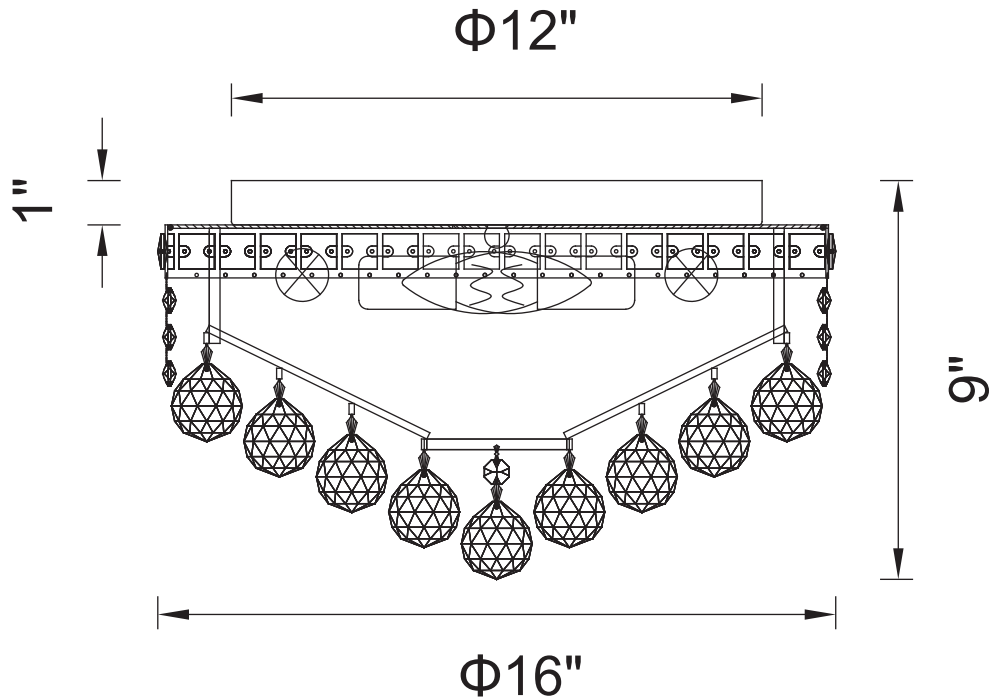

CWI LIGHTING

BRIGHTER LIVING. SIMPLIFIED.

PROJECT: _____

FIXTURE TYPE: _____

LOCATION: _____

CONTACT/PHONE: _____

Item	8002C16G
Collection	LUMINOUS
Finish	Gold
Glass	-----
Crystal	Clear
Input	120V AC,60HZ,AC

Shade	-----
Length/Dia.	16"
Width/Ext.	-----
Height	9"
Maximum	-----
Lumens	-----

Light Source	E12
Bulb Info.	5×60W
Included	-----
Dimmable	No
Color	-----
Weight	