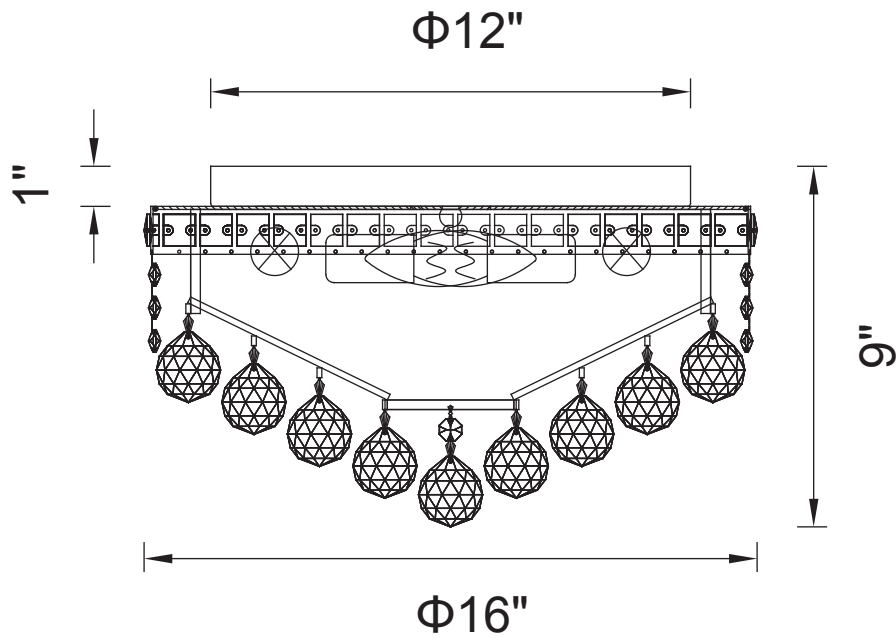

PROJECT: _____

FIXTURE TYPE: _____

LOCATION: _____

CONTACT/PHONE: _____

Item	8002C16C
Collection	LUMINOUS
Finish	Chrome
Glass	-----
Crystal	Clear
Input	120V AC,60HZ,AC

Shade	-----
Length/Dia.	16"
Width/Ext.	-----
Height	9"
Maximum	-----
Lumens	-----

Light Source	E12
Bulb Info.	5×60W
Included	-----
Dimmable	No
Color	-----
Weight	